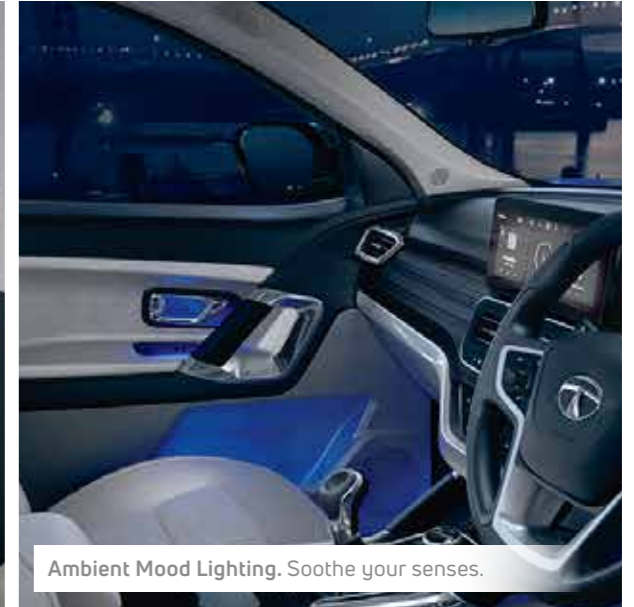

More Luxury in the 3rd Row

Mobile Phone Holder | Reading Lamp | Magazine Pocket

More of a Grand Lifestyle

Reclining 2nd Row Seats | Winged Comfort Head Restraints in 2nd Row | Cooled Glove Box | Fully Automatic Temperature

Control (FATC) | 2nd Row Seats with 60:40 Split | Rear Armrest with Cup Holders | Tab Storage Tray | Umbrella Holder | Sunglass Holder