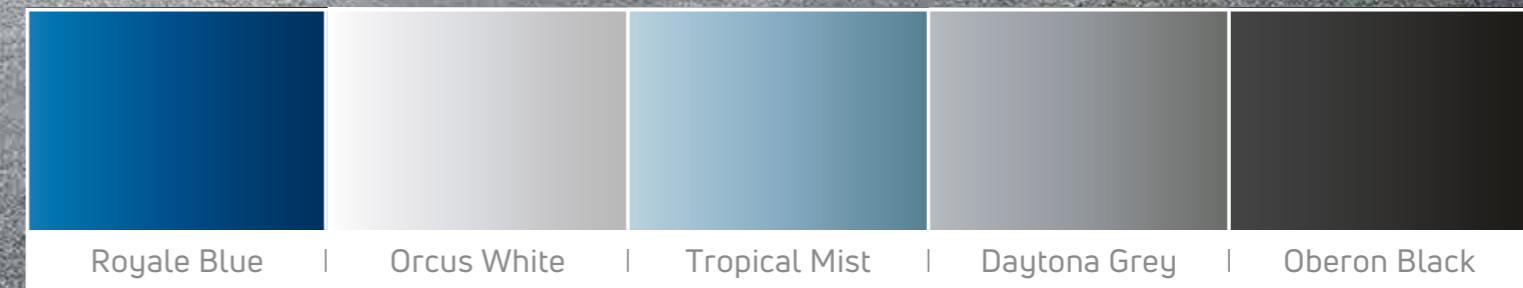

COLOURS THAT MAKE A STATEMENT

An elegant and sophisticated colour palette that spells opulence.

Images are for representation purposes only.
Colour applicability will vary for variants and editions, please contact your nearest TMPVL dealership for details.