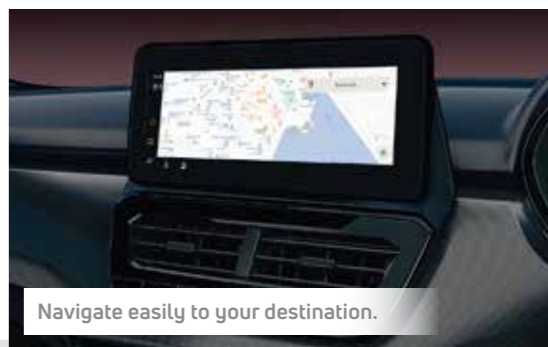

9 Speaker, JBL™ Tuned Music System.

Navigate easily to your destination.

More of Remarkable Connectivity

Steering Mounted Controls | Media, Phone & Navigation Mirroring between Infotainment & Instrument Cluster

Video Playback/View Images through USB | Voice Alerts for Driver Assistance | USB/Bluetooth Audio Playback