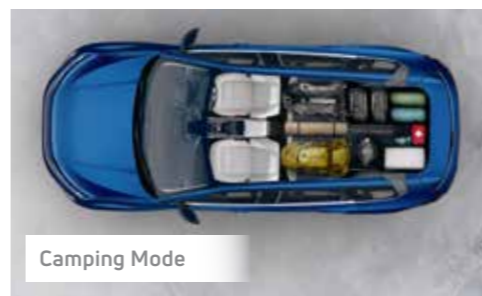

## PEDIGREE OF OMEGARC

The legacy lives on with the proven capability, robustness and safety of OMEGARC, an architecture derived from the legendary D8 platform of Land Rover.

Camping Mode

Golf Mode

Family Drive Mode