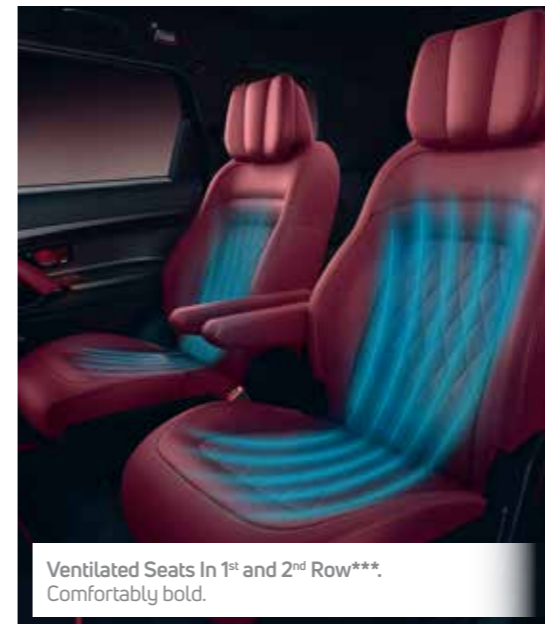

RED HOT DARK

NEW LEVEL OF BOLD

Designed for the feisty, bad-to-the-bone, showstoppers that bring the streets alive with their presence. With class-leading technology and design features that's surely for the bold ones out there.

More of Suaveness

New Oberon Black Exterior Colour | 6-Way Powered Driver Seat with Memory and Welcome feature