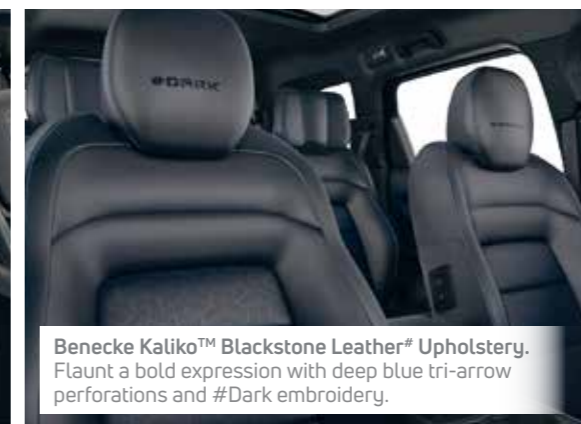

More of Adventure

Piano Black Outer Door Handles | Dark Chrome & Piano Black Interior Pack | Charcoal Grey Skid Plates

**#DARK RULES**

**Blackstone Interior Theme.**  
Make a statement with dark chrome finishes.

**Android Auto™ / Apple CarPlay™ over Wi-Fi.**  
Connect and play smart devices on the go.

**Benecke Kaliko™ Blackstone Leather# Upholstery.**  
Flaunt a bold expression with deep blue tri-arrow perforations and #Dark embroidery.