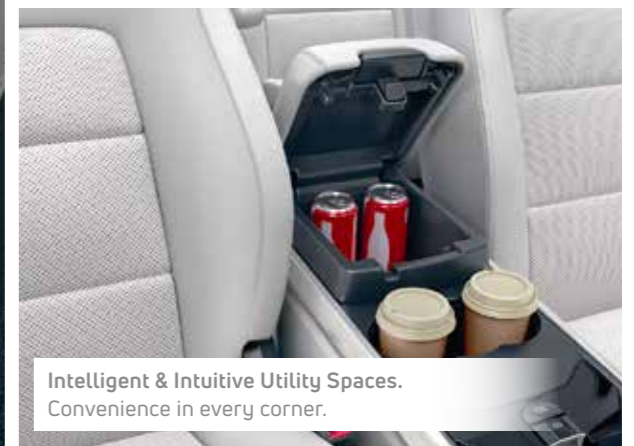

Ambient Mood Lighting. Soothe your senses.

Intelligent & Intuitive Utility Spaces. Convenience in every corner.

More of a Grand Lifestyle

Reclining 2nd Row Seats | Winged Comfort Head Restraints in 2nd Row | Cooled Glove Box | Fully Automatic Temperature

Control (FATC) | 2nd Row Seats with 60:40 Split | Rear Armrest with Cup Holders | Tab Storage Tray | Umbrella Holder | Sunglass Holder