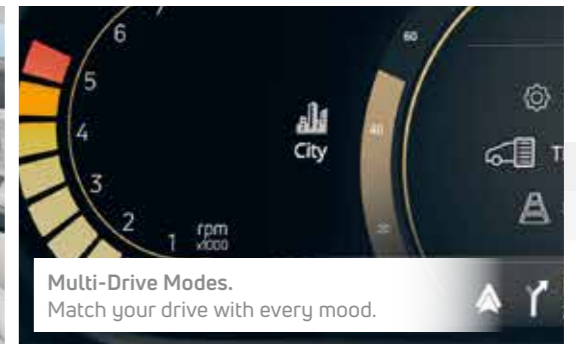

Multi-Drive Modes. Match your drive with every mood.

More of Impeccable Performance

Cruise Control | Advanced Electronically Controlled Variable Geometry Turbocharger (eVGT) | Lightweight and Low Friction

Valve Train Architecture | Advanced Exhaust Gas Recirculation (EGR) & After Treatment System | Advanced Rear Twist Blade Suspension designed by Lotus Engineering UK