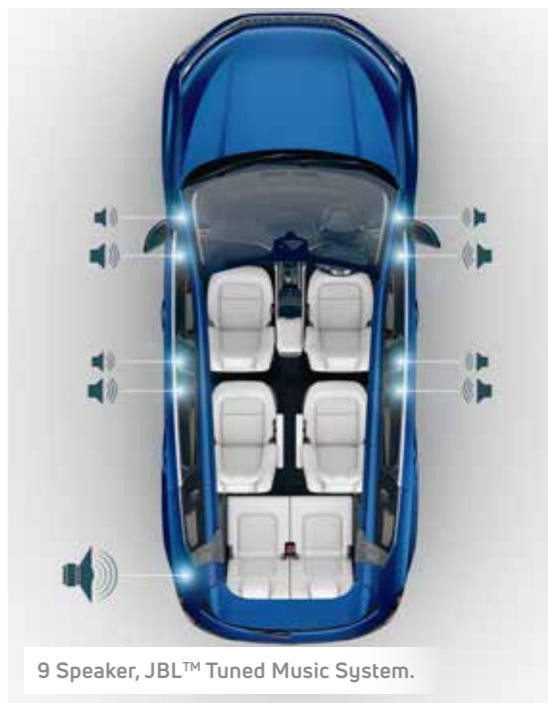

INFOTAINMENT & CONNECTIVITY THAT'S IN VOGUE

Packed with top-of-the-line acoustics and technology, the Safari has evolved to be in sync with today's SUV customers.

More of Remarkable Connectivity

Steering Mounted Controls | Media, Phone & Navigation Mirroring between Infotainment & Instrument Cluster

Video Playback/View Images through USB | Voice Alerts for Driver Assistance | USB/Bluetooth Audio Playback