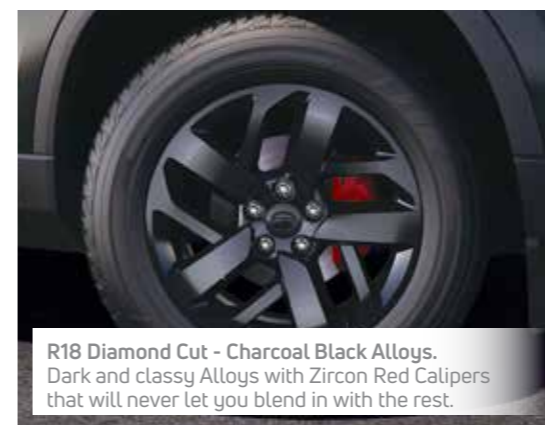

Ventilated Seats In 1st and 2nd Row***. Comfortably bold.

Powered Co-Driver Seat with Boss Mode. 4-Way Powered Co-Driver Seat with Electric Boss Mode.

R18 Diamond Cut - Charcoal Black Alloys. Dark and classy Alloys with Zircon Red Calipers that will never let you blend in with the rest.